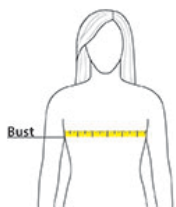

Body Length at Front: Measure from high point shoulder to lowest point of hem at front.

Bust: Measured across the chest one inch below armhole when laid flat.

Sleeve Length: Start at center of neck and measure down shoulder, down sleeve to hem.

Pocket Height: Measure from top to bottom at center.

Pocket Width: Measure from side to side at top edge.

SPEC SHEET + MEASUREMENTS

PORT AUTHORITY

Port Authority® Women's Slub Chambray Shirt. LW380

SIZE CHARTS

	XS	S	M	L	XL	XXL	3XL	4XL
Size	2	4/6	8/10	12/14	16/18	20/22	24/26	28/30
Bust	32-34	35-36	37-38	39-41	42-44	45-47	48-51	52-55
Pocket Height	3 3/4	4	4	4	4	4 1/4	4 1/4	4 1/4
Pocket Width	3 1/4	3 1/2	3 1/2	3 1/2	3 1/2	3 3/4	3 3/4	3 3/4
Neck	15 1/2	16 1/4	17	17 3/4	18 1/2	19 1/4	20	20 3/4

HOW TO MEASURE

BUST

Measure under the arm and around the fullest part of the bust with arms down, keeping tape horizontal.

SPEC SHEET + MEASUREMENTS

PORT AUTHORITY.

Port Authority® Women's Slub Chambray Shirt. LW380