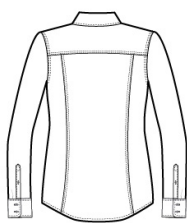

SPEC SHEET + MEASUREMENTS

PORT AUTHORITY.

Port Authority® Women's Slub Chambray Shirt. LW380

Product photo

Washed chambray and off-white contrast stitching give this garment washed casual shirt an authentic, laid-back look.

- 3-ounce, 100% cotton slub chambray
- Open collar
- Pearlized buttons
- Bust darts and back seaming
- Double chest pockets with buttons
- Rounded double-button cuffs

CARE INSTRUCTIONS

Machine wash cold with like colors, only non-chlorine bleach when needed, tumble dry low, low iron if needed.

Sketches

front

back

SPEC SHEET + MEASUREMENTS

PORT AUTHORITY

Port Authority® Women's Slub Chambray Shirt. LW380

PRODUCT MEASUREMENTS

	XS	S	M	L	XL	XXL	3XL	4XL
Size	2	4/6	8/10	12/14	16/18	20/22	24/26	28/30
Body Length at Front	26 1/2	27	27 1/2	28	28 1/2	29	29 1/2	30
Bust	18	19	20	21 1/2	23	24 1/2	26 1/2	28 1/2
Sleeve Length	31 1/2	32	32 1/2	33 1/8	33 3/4	34 3/8	34 3/4	35 1/8
Pocket Height	3 3/4	4	4	4	4	4 1/4	4 1/4	4 1/4
Pocket Width	3 1/4	3 1/2	3 1/2	3 1/2	3 1/2	3 3/4	3 3/4	3 3/4

Body Length at Front: Measure from high point shoulder to lowest point of hem at front.

Bust: Measured across the chest one inch below armhole when laid flat.

Sleeve Length: Start at center of neck and measure down shoulder, down sleeve to hem.